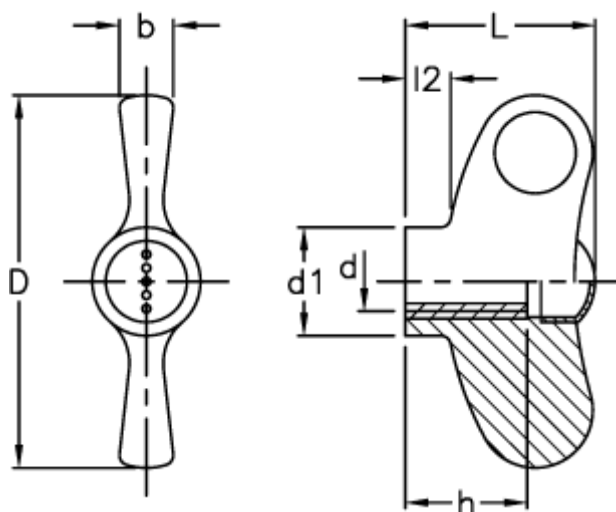

Article number: 23052234063

Description: E+G Wing nut  
EWN.70 B-M8-C3, grey cap

## Measures

b	= 10
D	= 70
d1	= 20.0
d 6H	= M8
h	= 20
L	= 36
l2	= 8.0